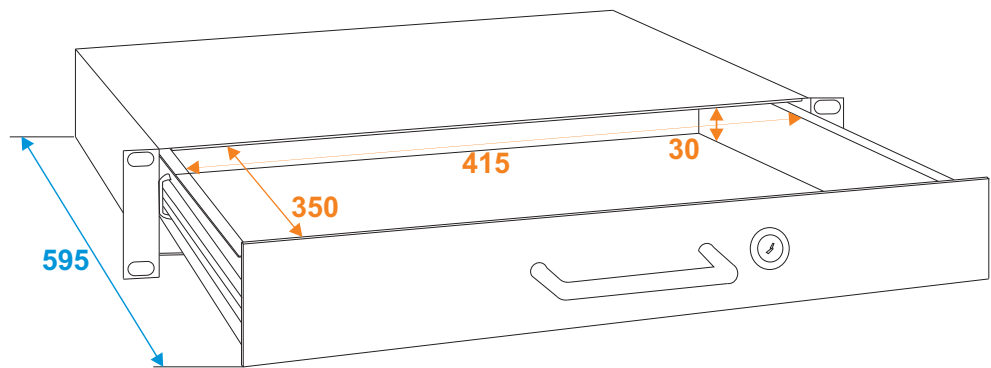

Flightcase

30100951 Rack drawer with lock 1U

*all dimensions in millimeters